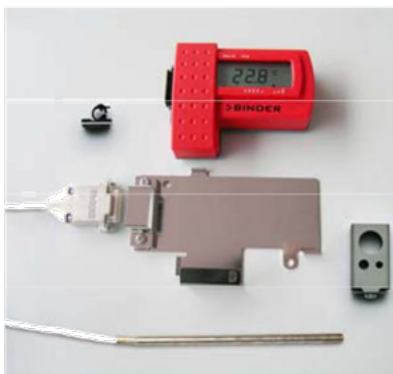

BINDER Data Logger Kits for temperature

The BINDER Data Logger kits for temperature can record temperature data of BINDER equipment. This finely tuned product solution also contains useful accessories for mounting the Logger on the BINDER unit, including cable bushings and a sensor mounting bracket.

Data Logger kits for temperature. Technical specifications:

- Memory capacity: 64000 values
- Interval of measurement: 1s to 3h
- Measuring range: 0°C – 350°C / 32°F–662°F or: -90°C 220°C / -130°F – 428°F
- Includes calibration certificate
- Ambient conditions: -35°C to 55°C / -31°F to 131°F
- Dimensions (WxHxD): 110x85x35 mm / 4.3x3.4x1.4 inch
- Power supply: 1 x lithium battery 3.6V, with status display; can be replaced by user

Data Logger Kit T 350 | Order No.: 8012-0714

0 °C – 350 °C / 32 °F – 662 °F

Scope of supply:

- Data Logger for temperature
Temperature sensor PT 100 with 2m (6.6 ft) extension cable, plus cable bushings and a sensor mounting bracket for the BINDER unit
- Mounting bracket for attaching the Data Logger onto the BINDER unit

ED/ FD/FED	FP/M	BD/ BF/KB	KBW	MK	MKT	KBF KBF ICH/LQC	KBWF	KMF	MKF
●	●	-	-	-	-	-	-	-	-

Data Logger Kit T 220 | Order No.: 8012-0715

-90 °C – 220 °C / -130 °F – 428 °F

Scope of supply:

- Data Logger for temperature
Temperature sensor PT 100 with 2m (6.6 ft) extension cable, plus cable bushings and a sensor mounting bracket for the BINDER unit
- Mounting bracket for attaching the Data Logger onto the BINDER unit